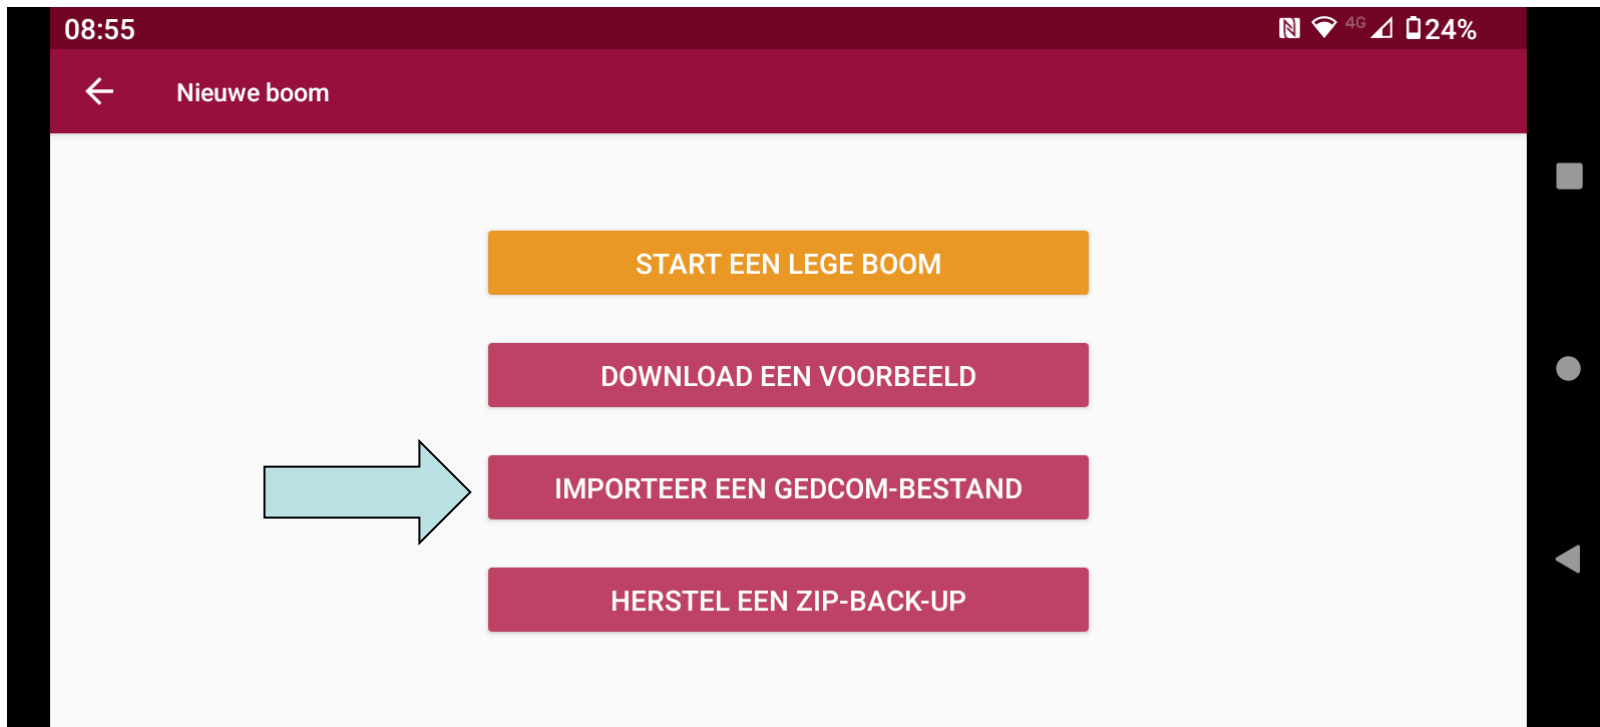

Family Gem App

Family Gem App

Family Gem App

Family Gem App

Family Gem App

08:59 ↓ ↓

📶 4G 📶 23%

1 geselecteerd